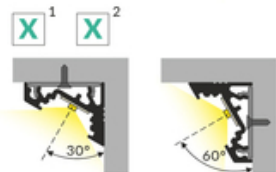

## BAG

Corner

Furniture

max 10 mm

	<ul style="list-style-type: none"> <li>lighting directions: 30° or 60°</li> <li>hidden mounting</li> </ul>	 CE  EU industrial designs  Made in Poland	 Buy product
---	--	---	--