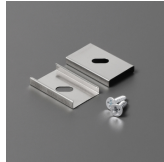

**mounting plate U inox
[20pcs]**
index: 76380000