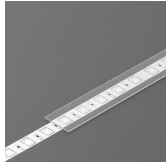

MOUNTINGS

END CAPS

CONNECTORS