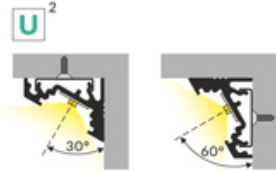

## BAG

Corner

Furniture

max 10 mm

	<ul style="list-style-type: none"> <li>lighting directions: 30° or 60°</li> <li>hidden mounting</li> </ul>	 CE  EU industrial designs  Made in Poland	 Buy product
---	--	---	--