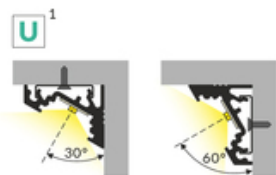

## BAG

Corner

Furniture

max 10 mm

	<ul style="list-style-type: none"> <li>lighting directions: 30° or 60°</li> <li>hidden mounting</li> </ul>	 CE  EU industrial designs  Made in Poland	 Buy product
---	--	---	--