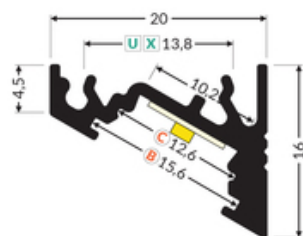

## BAG

Corner

Furniture

max 10 mm

	<ul style="list-style-type: none"> <li>lighting directions: 30° or 60°</li> <li>hidden mounting</li> </ul>	 CE  EU industrial designs  Made in Poland	 Buy product
---	--	---	--

## Basic Informations

<p>EAN: 5901597203513 Index: 83050021 Material: aluminium Color: black anodized Lenght [mm]: 2000 Weigh [kg]t: 0.4 Net weight [kg]: 0.012 Country of origin: PL</p>	<p>Measurement unit: qty Product packaging dimensions [mm]: 2000 x 20 x 16 Bulk packing [qty]: 40 Master packaging type: Carton Product with gross packaging weight [kg]: 17.06</p>
---	---

## AVAILABLE VARIANTS

1000 mm, 2000 mm, 3000 mm, 4050 mm