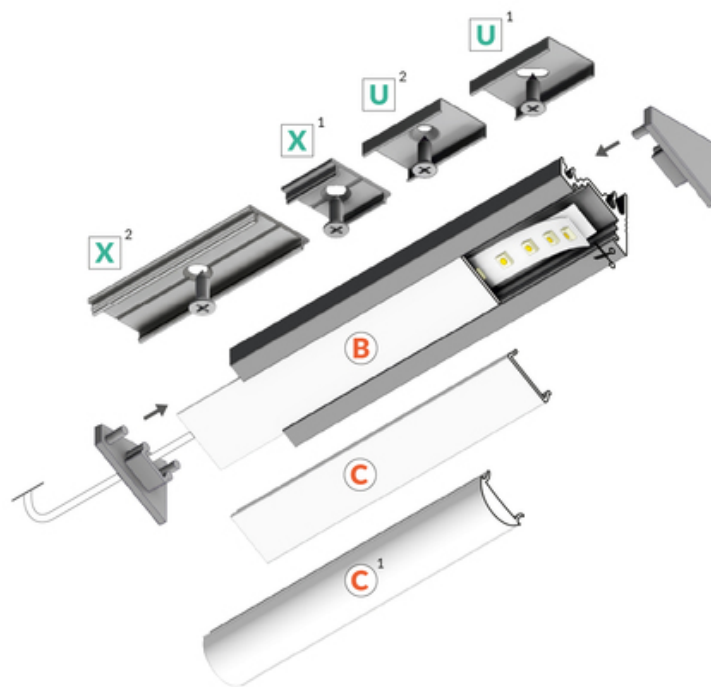

# LED PROFILE CORNER10 BC/UX 2000 BLACK ANOD. /PLASTIC

## BAG

Corner

Furniture

max 10 mm

	<ul style="list-style-type: none"> <li>lighting directions: 30° or 60°</li> <li>hidden mounting</li> </ul>	 CE  EU industrial designs  Made in Poland	 Buy product
---	--	---	--

## AVAILABLE VARIANTS

1000 mm, 2000 mm, 3000 mm, 4050 mm